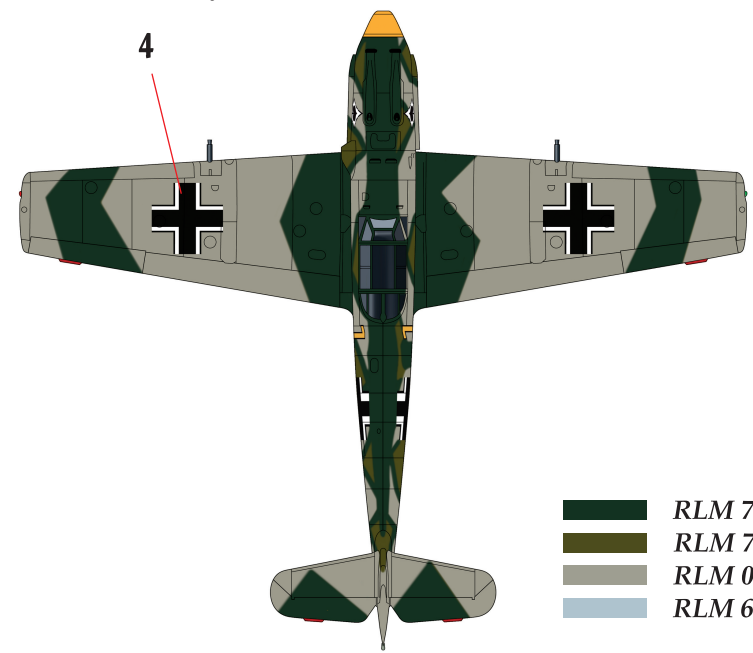

3, Bf 109 E-4 5/JG 3 „Black 9 Schnauzl“ 1940 Serial number: unknown

4, Bf 109 E-4 5/JG 53 „yellow 1“ Serial number: unknown 1940, Darmstadt.

all graphics by Gábor Fóth

3, Bf 109 E-4 5/JG 3 „Black 9 Schnauzl“ 1940 Serial number: unknown

- RLM 71
- RLM 02
- RLM 65

4, Bf 109 E-4 5/JG 53 „yellow 1“ Serial number: unknown 1940, Darmstadt.

- RLM 70
- RLM 71
- RLM 02
- RLM 65