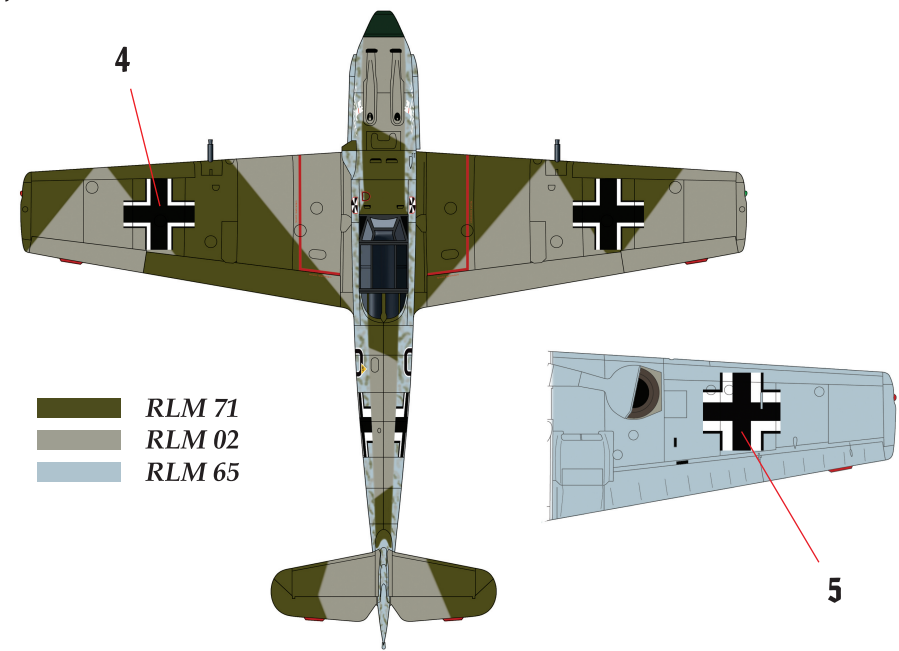

3, Bf 109 E-4 5/JG 3 „Black 9 Schnauzl“ 1940 Serial number: unknown

4, Bf 109 E-4 5/JG 53 „yellow 1“ Serial number: unknown 1940, Darmstadt.

all graphics by Gábor Fóth

3, Bf 109 E-4 5/JG 3 „Black 9 Schnauzl“ 1940 Serial number: unknown

- RLM 71
- RLM 02
- RLM 65

4, Bf 109 E-4 5/JG 53 „yellow 1“ Serial number: unknown 1940, Darmstadt.

- RLM 70
- RLM 71
- RLM 02
- RLM 65