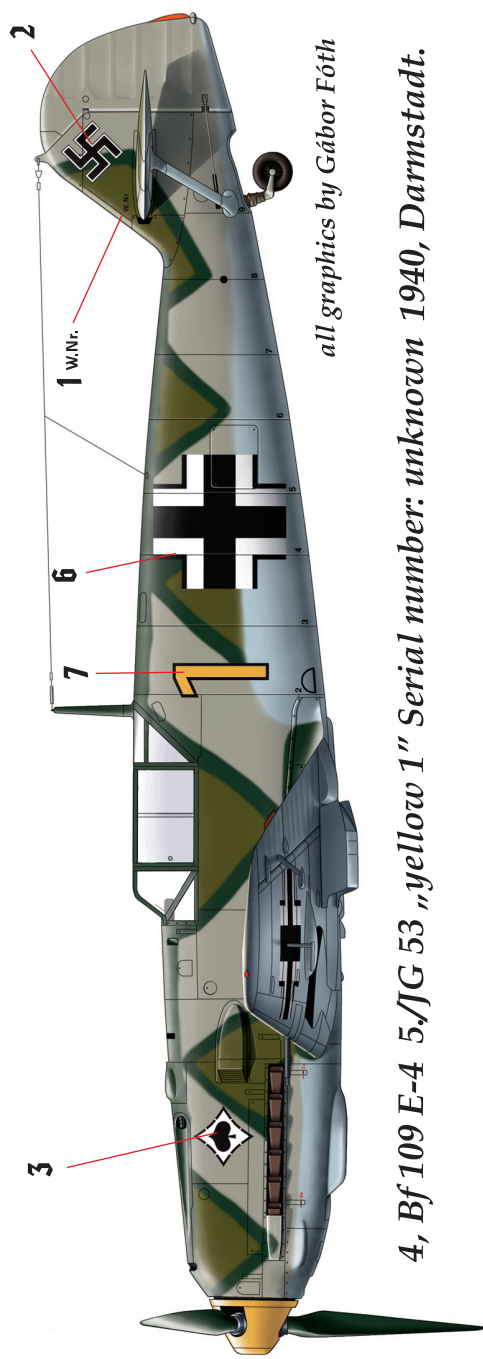

3, Bf 109 E-4 5/JG 3 „Black 9 Schnauzl“ 1940 Serial number: unknown

4, Bf 109 E-4 5/JG 53 „yellow 1“ Serial number: unknown 1940, Darmstadt.

all graphics by Gábor Fóth

3, Bf 109 E-4 5/JG 3 „Black 9 Schnauzl“ 1940 Serial number: unknown

- RLM 71
- RLM 02
- RLM 65

4, Bf 109 E-4 5/JG 53 „yellow 1“ Serial number: unknown 1940, Darmstadt.

- RLM 70
- RLM 71
- RLM 02
- RLM 65